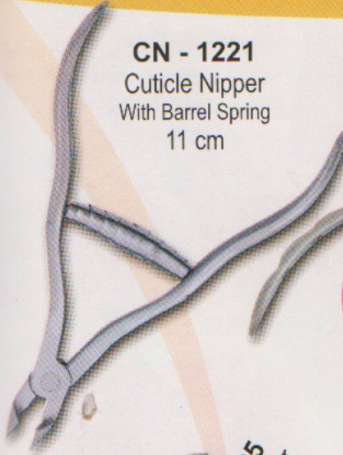

CUTICLE NIPPERS

CN - 1221
Cuticle Nipper
With Barrel Spring
11 cm

CN - 1222
Cuticle Nipper
10 cm