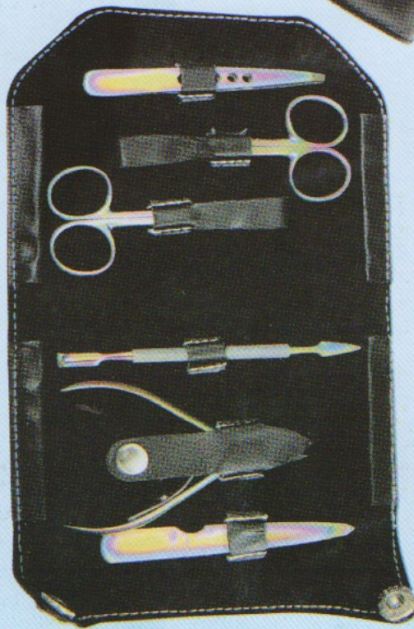

# MANICURE KITS

**MK - 2101**  
Manicure Kit  
With 6 Pcs  
Matt Finish

**MK - 2102**  
Manicure Kit  
With 5 Pcs  
Mirror Finish

**MK - 2103**  
Manicure Kit  
With 6 Pcs  
Full Gold Plated

**MK - 2104**  
Manicure Kit  
With 6 Pcs  
Multi Infused  
Colors

# MANICURE KITS

**MK - 2105**  
Hair Dressing Scissor  
With Packing

**MK - 2106**  
Manicure Kit  
With 6 Pcs

**MK - 2107**  
Manicure Kit  
With 6 Pcs Full Gold Plated

**MK - 2108**  
Manicure Kit  
With 6 Pcs  
Matt Finish